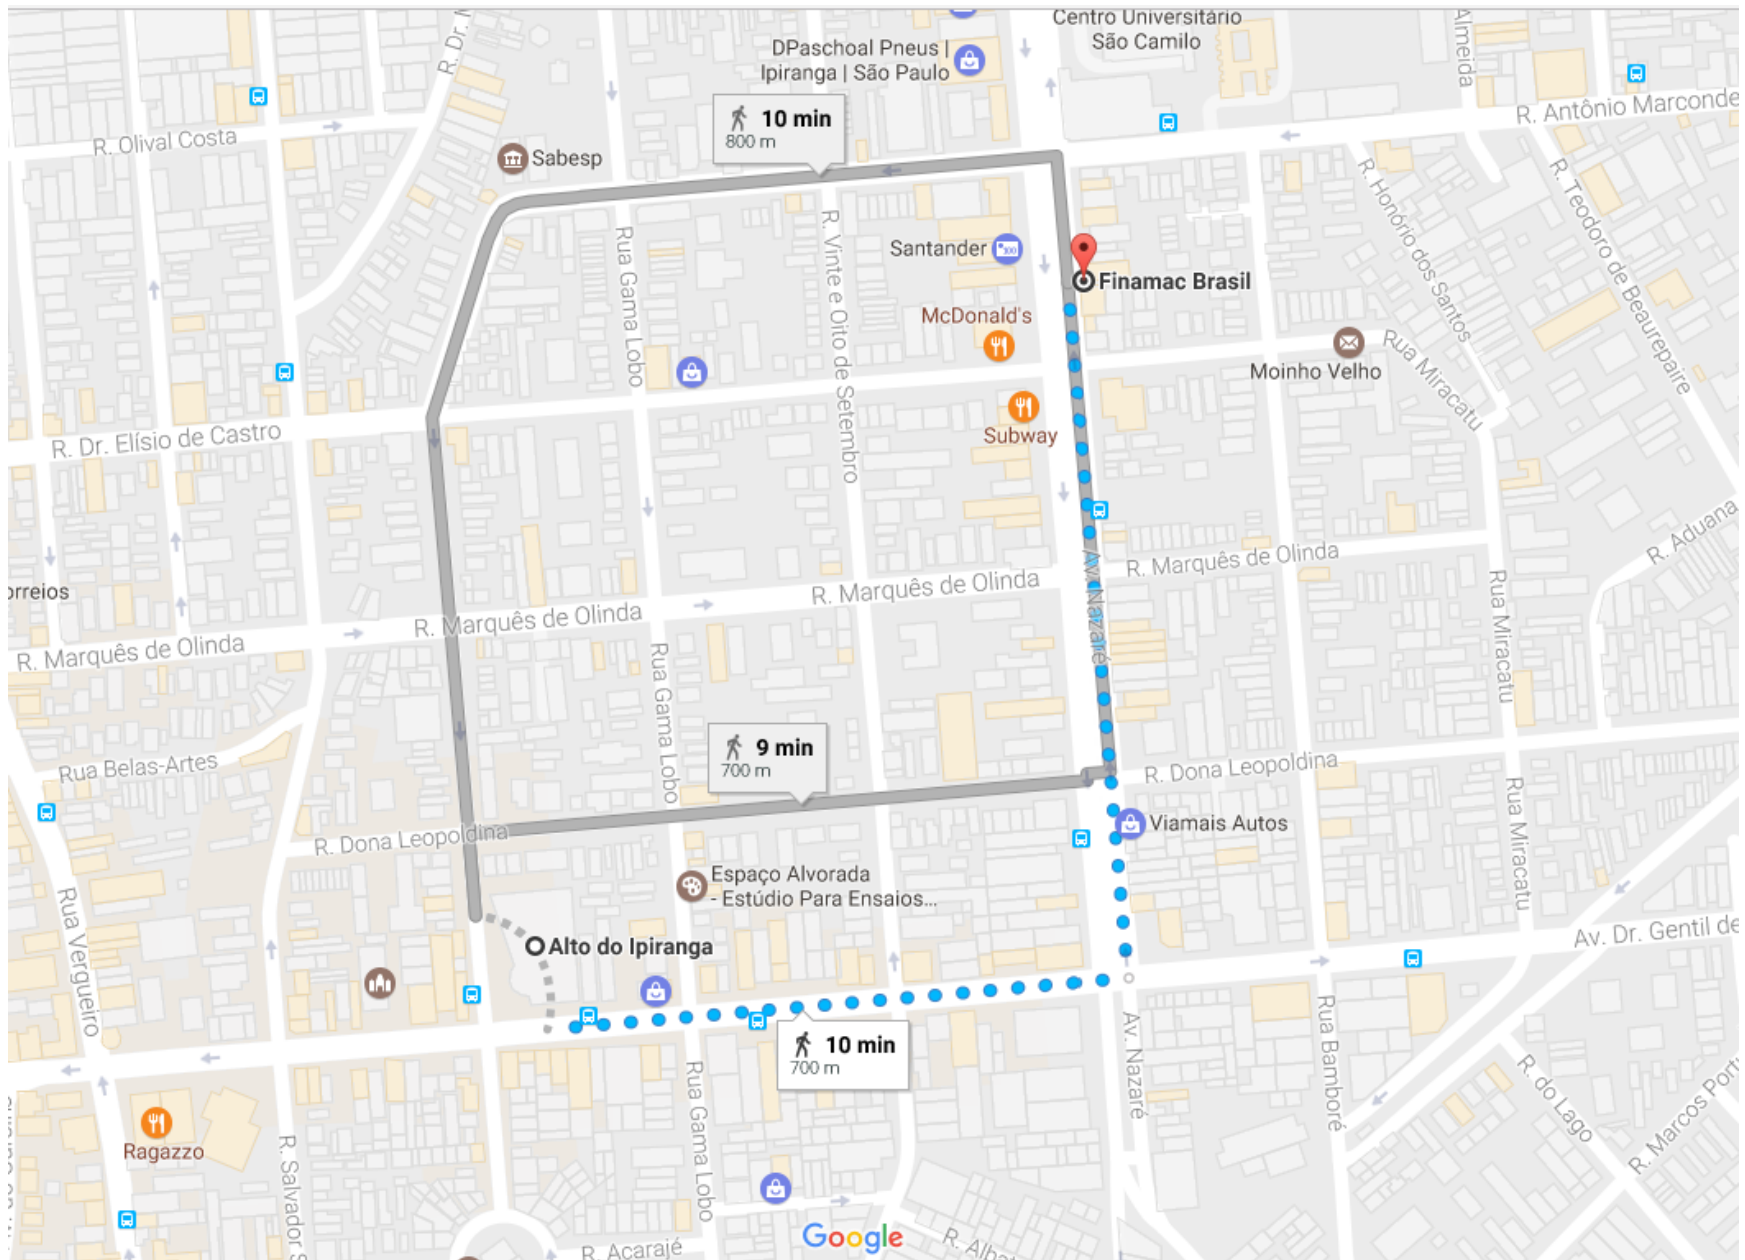

How to get to  
Finamac São Paulo Showroom

## How to get

---

1. From the Tietê Bus Station, take the connection to the subway (Line 1 - blue). The subway station is inside the bus station and it is called Portuguesa-Tietê Station.
2. Take this line towards Jabaquara and get off at Ana Rosa Station.
3. After getting off at Ana Rosa Station, you have to take the connection to the Subway Line 2 (green).
4. Take the Line 2 towards Vila Prudente and get off at Alto Do Ipiranga Station.
5. When getting off at Alto do Ipiranga, take the Dr. Gentil De Moura Avenue until Nazaré Avenue. Turn left at Nazare Avenue and go straight up until Finamac´s Showroom. We are located right in front of a McDonald´s.

# São Paulo subway